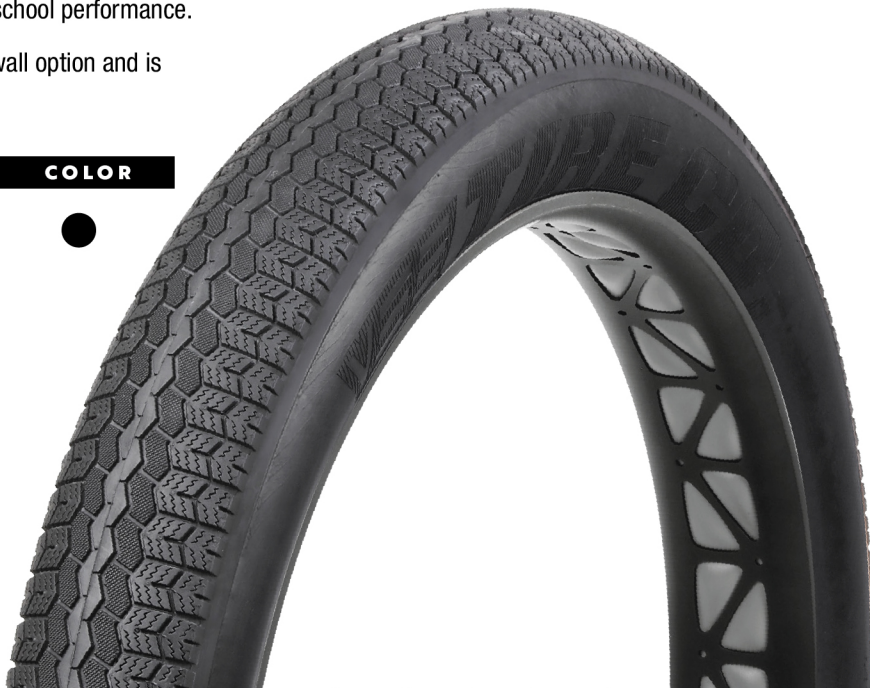

# CHICANE

Bring that attractive vintage look of retro car tires to your fat bike. The Chicane combines old-school looks with new-school performance.

The Chicane is available with an attractive Black wall option and is E-Bike ready.

## COMPOUND      TECHNOLOGY      COLOR

ENDURANCE

COMPOUND

E-BIKE

PART NO.	MODEL	SIZE	ETRTO	COMPOUND	FEATURE	COLOR	E-BIKE	TPI	BEAD	TL READY	PSI	BAR	WEIGHT (G.)
BV38502	Chicane	20 x 4.0	102-406	Endurance Compound	Override	Black	E-50	26	WB		Max 36	Max 2.5	1,780 g +/-