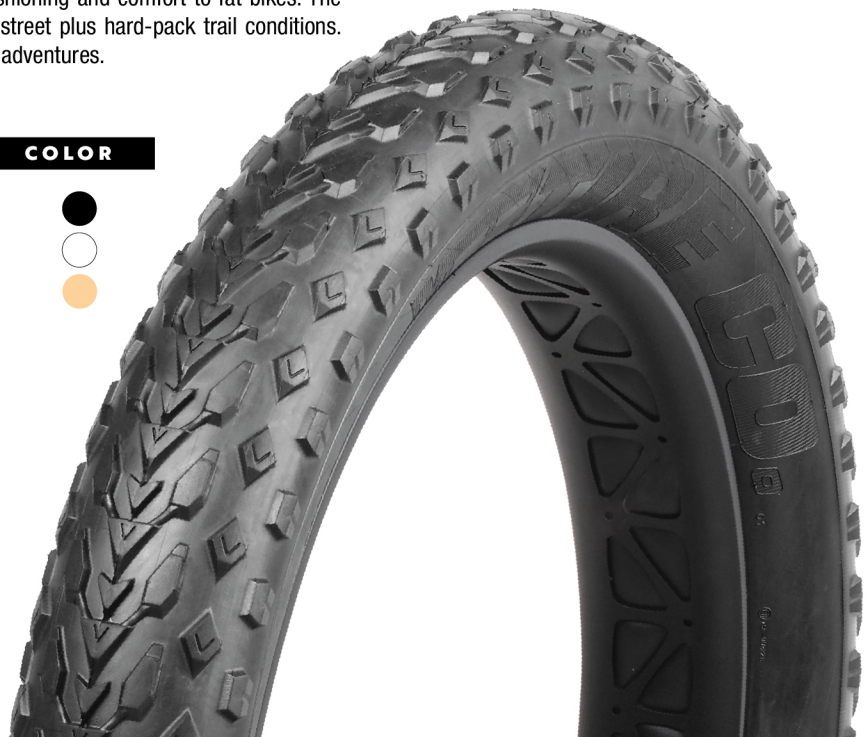

MISSION COMMAND

Mission Command brings those attractive chunky looks to smaller wheels. Available in 20in wheel options, this 4in large-volume design adds cushioning and comfort to fat bikes. The versatile tread pattern ensures great performance on the street plus hard-pack trail conditions. Mission Command is ready for city riding or hard-pack trail adventures.

COMPOUND TECHNOLOGY COLOR

ENDURANCE COMPOUND

VERRIDE

E-BIKE

PART NO.	MODEL	SIZE	ETRTO	COMPOUND	FEATURE	COLOR	E-BIKE	TPI	BEAD	TL READY	PSI	BAR	WEIGHT (G.)
BV32108	Mission Command	20 x 4.0	102-406	Endurance Compound	Override	Black	E-50	26	WB		Max 36	Max 2.5	1,740 g +/-
BV32109	Mission Command	20 x 4.0	102-406	Endurance Compound	Override	Natural Wall	E-50	26	WB		Max 36	Max 2.5	1,555 g +/-
BV32110	Mission Command	20 x 4.0	102-406	Endurance Compound	Override	White Wall	E-50	26	WB		Max 36	Max 2.5	1,740 g +/-